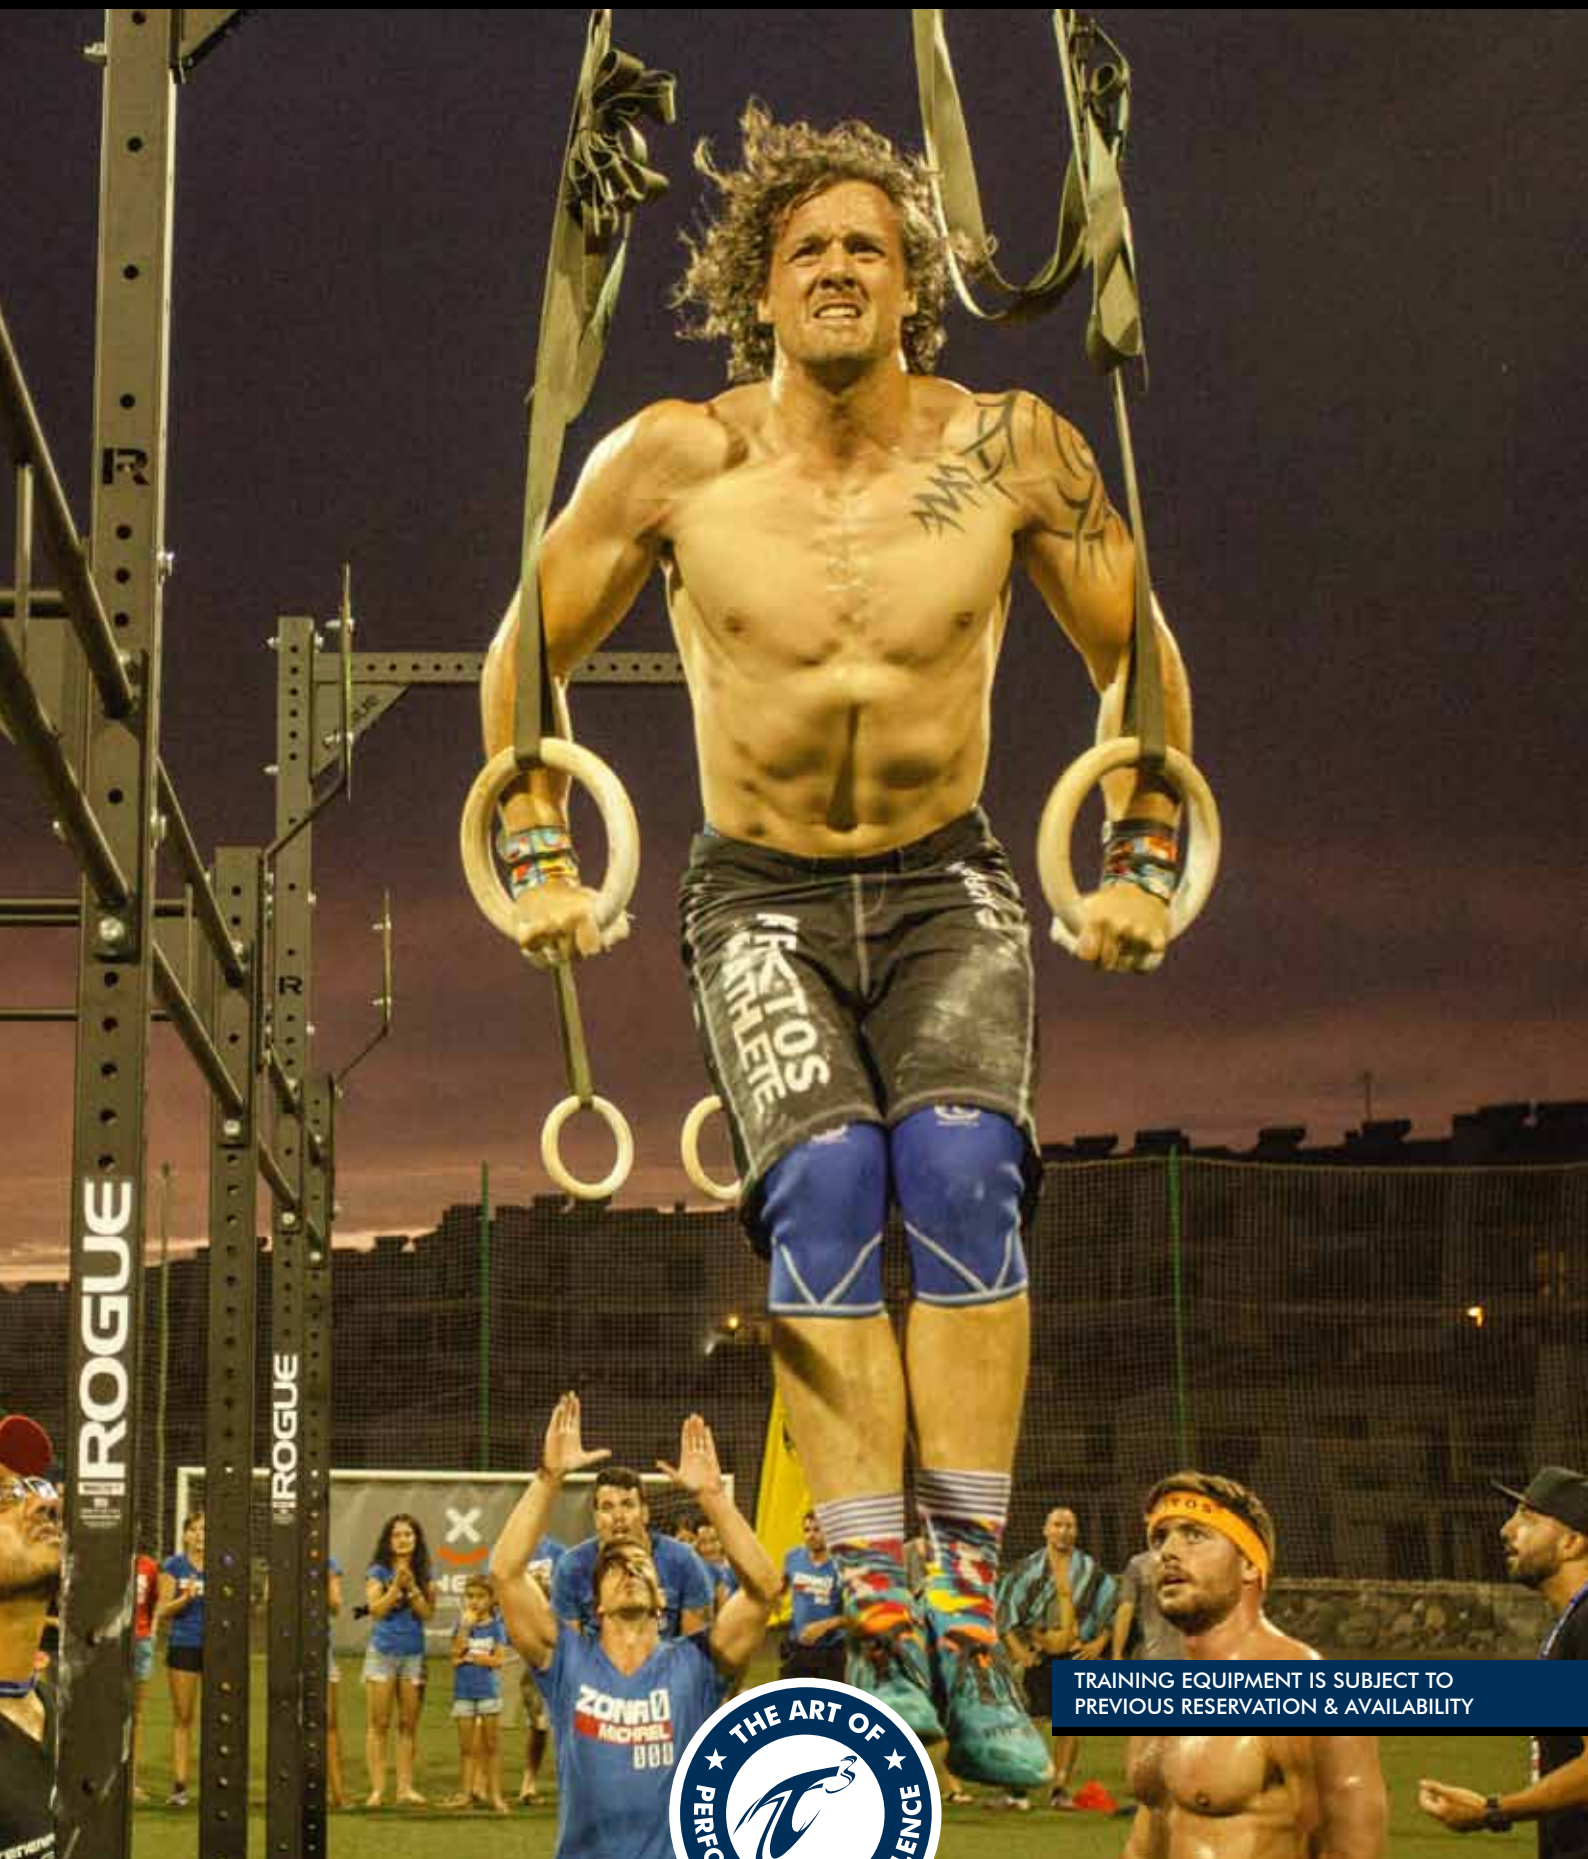

CROSSFIT EQUIPMENT

TRAINING EQUIPMENT IS SUBJECT TO
PREVIOUS RESERVATION & AVAILABILITY

CROSSFIT EQUIPMENT

ROGUE MONSTER LITE RIG 24'

1

ROGUE DOG SLED

5

ROGUE ASSAULT BIKE

20

TIRE

1

CROSSFIT EQUIPMENT

ROGUE SAND BAG

20

ROGUE ATLAS STONE

4